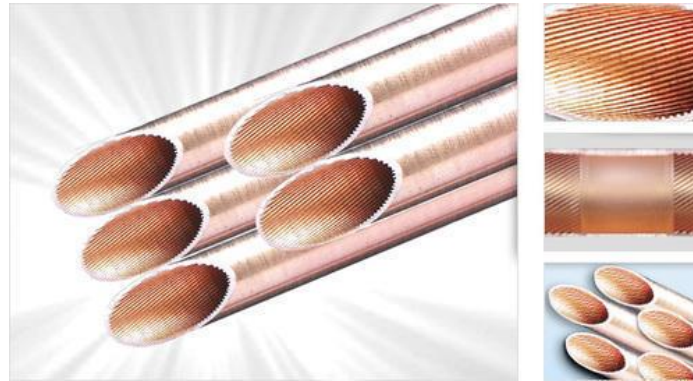

Level Wounded Coil (LWC)

We are maintaining stocks of LWC copper tubes mainly of brands like HALIANG, NINGBO JINTIAN , LS METAL, RUBY COPPER, GOLDEN DRAGON, etc. . We supply imported as well as Indian LWC. We are stocking almost all specifications and sizes. Our material is duly tested and can provided with the Test Certificates.

IGT (Internally Grooved Tubes)

We maintaining stocks of Copper Inner Grooved Tubes used in Air-Conditioning parts and condenser coils, mainly of brands like NINGBO JINTIAN, HALIANG, KOBE, HOMMY, LS METAL, etc. Our Copper IGT is imported and of Highest quality.